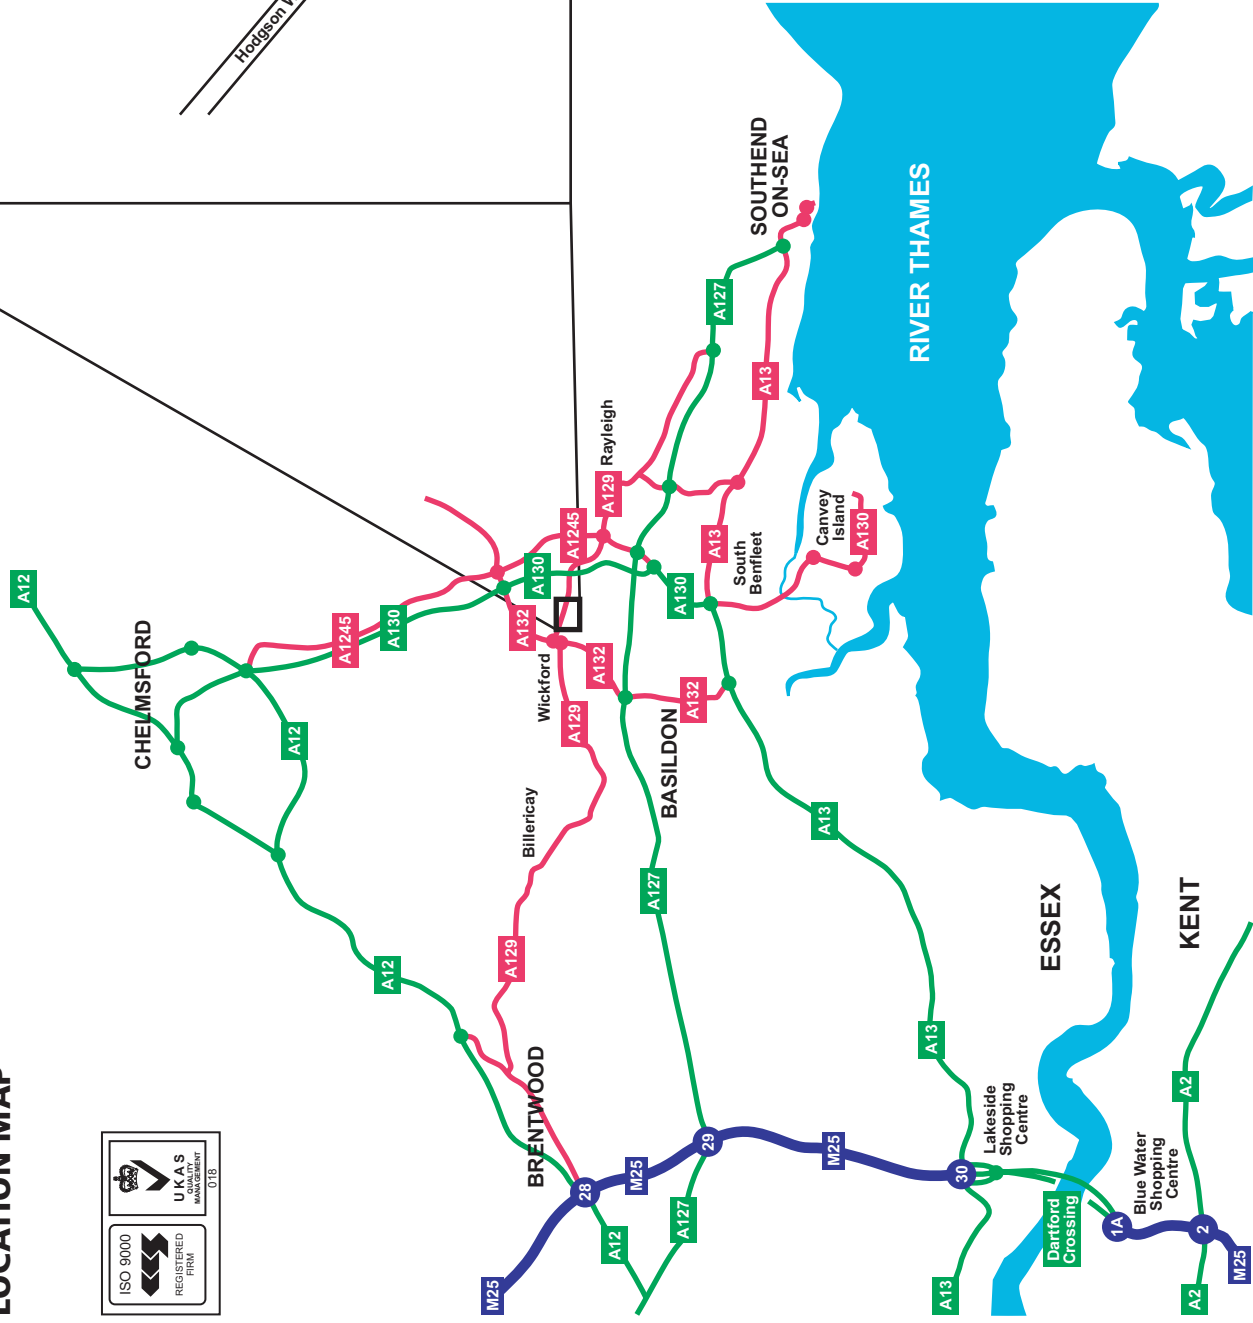

### LOCATION MAP

**SUGGESTED ROUTE**  
M25 Junction 29  
A127 East Towards Southend  
A129 West Towards Wickford  
Follow Detailed Map Above  
Turn Left At Roundabout Onto Hurricane Way  
Take Third Left Into Hurricane Way  
Roman Court Is 300m Down On The Right  
Blue Building With Red Trim