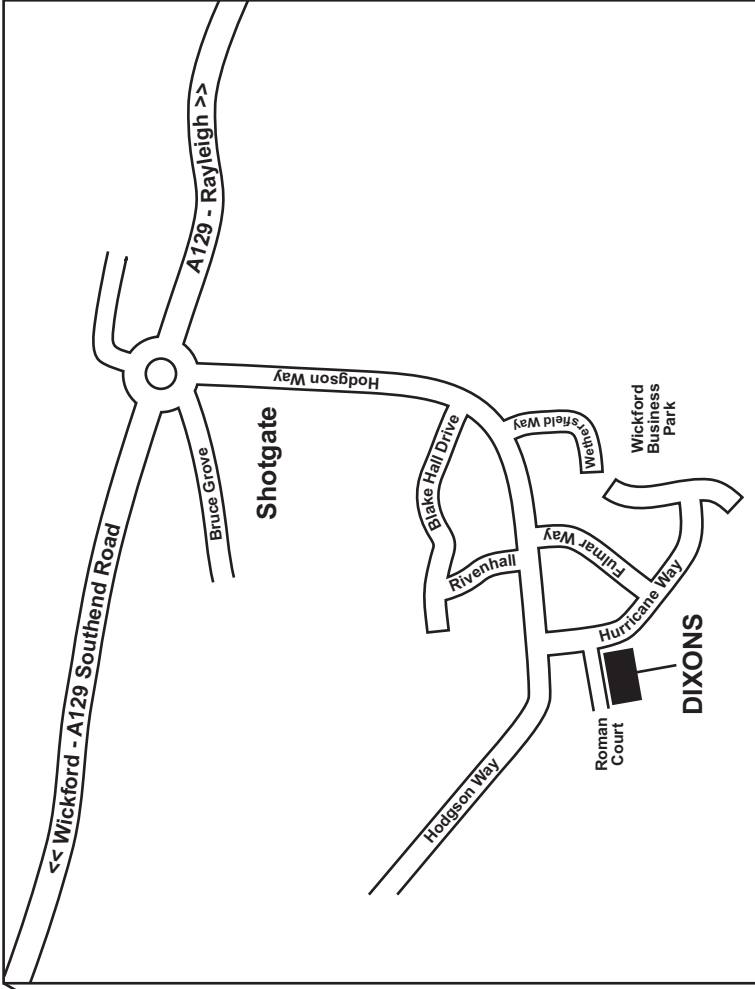

### LOCATION MAP

**SUGGESTED ROUTE**  
M25 Junction 29  
A127 East Towards Southend  
A129 West Towards Wickford  
Follow Detailed Map Above  
Turn Left At Roundabout Onto Hurricane Way  
Take Third Left Into Hurricane Way  
Roman Court Is 300m Down On The Right  
Blue Building With Red Trim